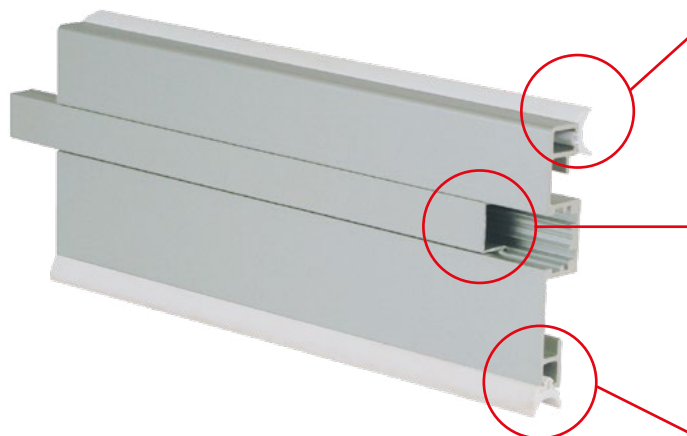

Furthermore we have introduced a Skirting-System and a Guard Rail System - also available in these new finishes.

Additional items for the handrail system GSV 2809, like endpiece, cornerpiece and support can be supplied in polished or brushed stainless steel.

We feel confident, that we can now offer existing and new customers world-wide an even more attractive and complete range of products.

GSV 2909

Treppenhandlauf-System
Stairway System

Handlauf-System GSV 2809
in Decoralbeschichtung
mit Edelstahlzubehör

Handrail System GSV 2809
colour decorated
with stainless steel parts

wepper

GSV 9609

Gummilippe passt sich perfekt der Wand an.
The sealing profile will adjust perfectly to the wall.

Verschraubung hinter der Schiene nicht sichtbar.
Fixing screws remain invisible behind the coverboard profile.

Gummilippe dichtet perfekt ab.
The optional rubber profile ensures waterproof installation.

Handlauf-System GSV 2809
Handrail System GSV 2809

- Handlaufprofil rund 42 mm
- Standardlänge 6 lfm.
- Handrailprofile round 42 mm
- Standard length 6 meter